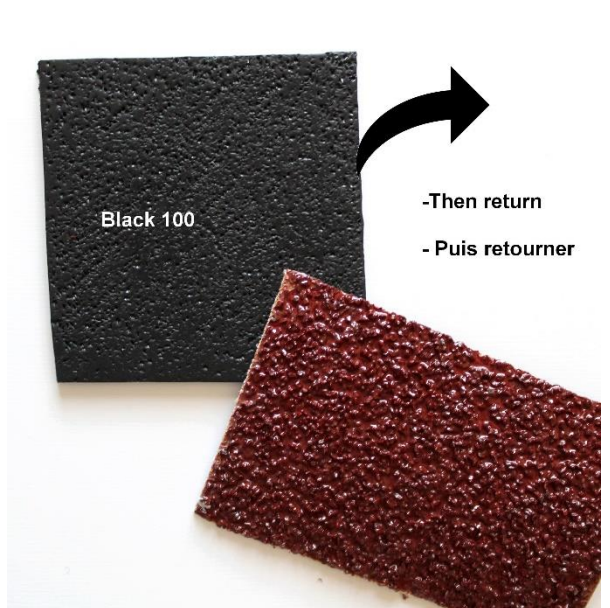

CERNiT[®]

PREMIUM MODELLING CLAY

CERNIT : Black 100 - Opaque white 027 - DARWI Acryl Mat White - DARWI Varnish Glossy
CERNIT SPARKLING Interference Gold

Happy 
Mother's day

CERNIT