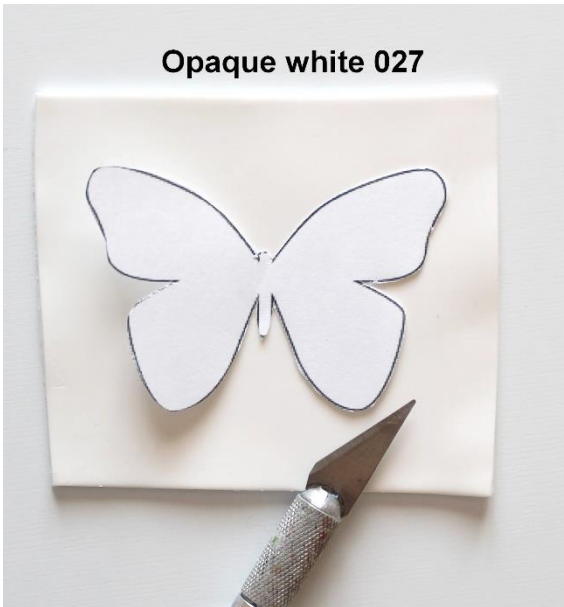

CERNiT[®]

PREMIUM MODELLING CLAY

CERNIT : Black 100 - Opaque white 027 - DARWI Acryl Mat White - DARWI Varnish Glossy
CERNIT SPARKLING Interference Gold

Happy 
Mother's day

CERNIT